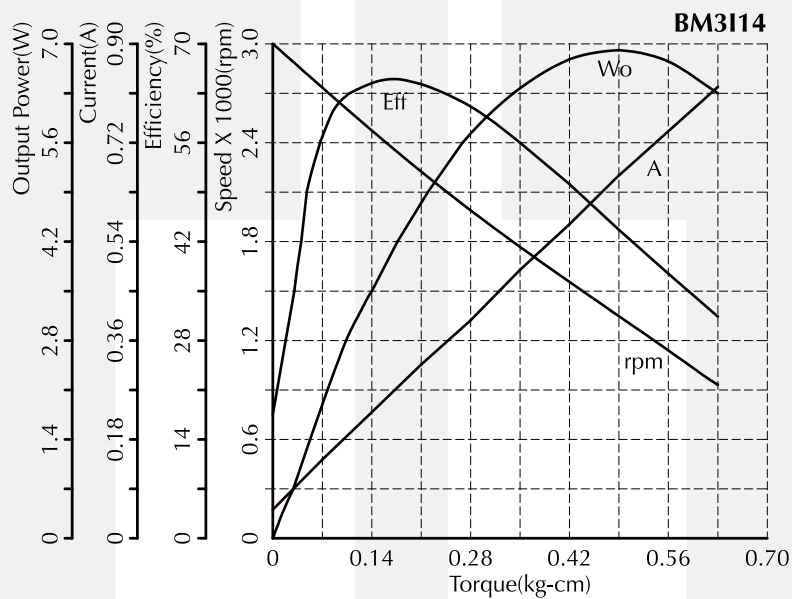

Brushless Motor – BM3114 Series

Voltage : 24V DC
 Rated Speed : 2,100rpm
 Rated Output Power: 5.3W
 Insulation Class : B
 Motor Diameter : Ø36.0mm[1.42inch]
 Typical Application : Blower, Fan

Performance Curve

Dimension (mm[inch])

Performance (testing under room temperature)

Model	Dim A mm[inch]	Dim B mm[inch]	Dim S mm[inch]	Rated Voltage (V DC)	Rated Speed (rpm)	Rated Current (A)	Rated Output Power (W)
BM311420	40.0[1.575]	36.0[1.42]	4.0[0.157]	24	2,100	0.36	5.3