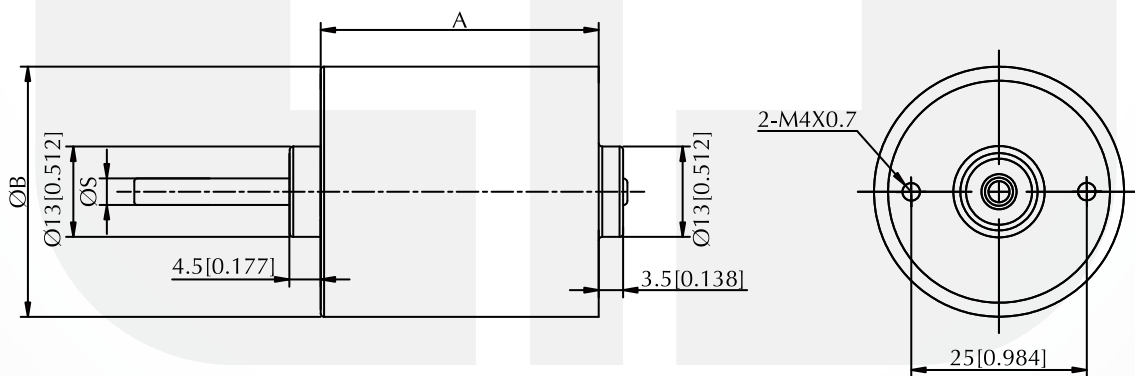

Brushless Motor – BM3114 Series

Voltage : 24V DC
 Rated Speed : 2,100rpm
 Rated Output Power: 5.3W
 Insulation Class : B
 Motor Diameter : Ø36.0mm[1.42inch]
 Typical Application : Blower, Fan

Performance Curve

Dimension (mm[inch])

Performance (testing under room temperature)

Model	Dim A mm[inch]	Dim B mm[inch]	Dim S mm[inch]	Rated Voltage (V DC)	Rated Speed (rpm)	Rated Current (A)	Rated Output Power (W)
BM311420	40.0[1.575]	36.0[1.42]	4.0[0.157]	24	2,100	0.36	5.3