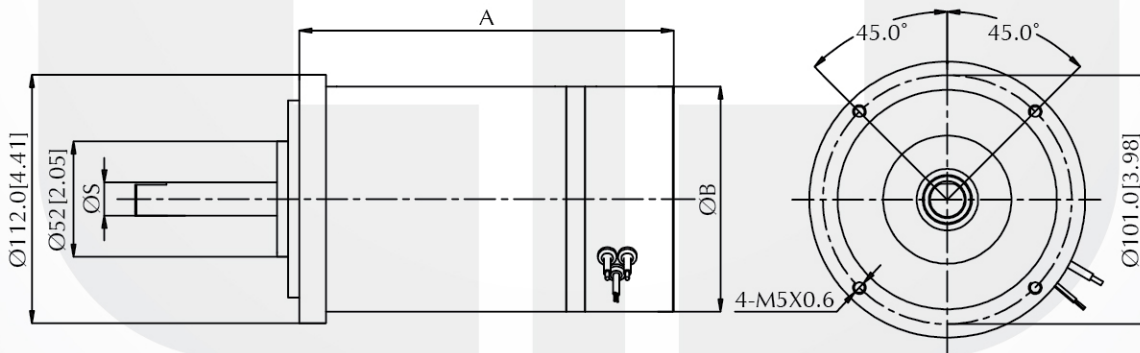

Brushless Motor - BM3140 Series

Voltage : 12 - 48V DC
 Rated Speed : 1,372 - 3,160rpm
 Rated Output Power: 100 - 200W
 Insulation Class : B
 Motor Diameter : $\varnothing 102.6\text{mm}$ [4.0inch]
 Typical Application : Water Pump, Hydraulic Pump, Air Pump

Performance Curve

Dimension (mm[inch])

Performance (testing under room temperature)

Model	Dim A mm[inch]	Dim B mm[inch]	Dim S mm[inch]	Rated Voltage (V DC)	Rated Speed (rpm)	Rated Current (A)	Rated Output Power (W)
BM3140	169.0[6.65]	101.6[4.0]	15.0[0.59]	12 - 48	1,372 - 3,160	2.5 - 4.5	100 - 200