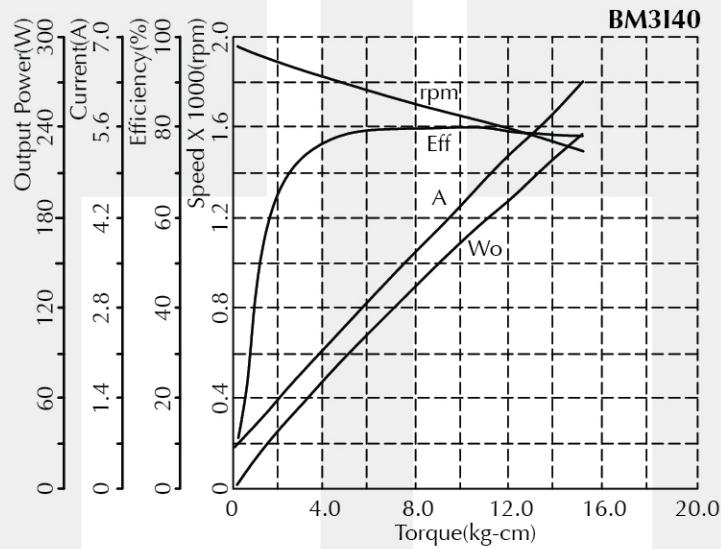

Brushless Motor - BM3140 Series

Voltage : 12 - 48V DC
 Rated Speed : 1,372 - 3,160rpm
 Rated Output Power: 100 - 200W
 Insulation Class : B
 Motor Diameter : $\varnothing 102.6\text{mm}$ [4.0inch]
 Typical Application : Water Pump, Hydraulic Pump, Air Pump

Performance Curve

Dimension (mm[inch])

Performance (testing under room temperature)

Model	Dim A mm[inch]	Dim B mm[inch]	Dim S mm[inch]	Rated Voltage (V DC)	Rated Speed (rpm)	Rated Current (A)	Rated Output Power (W)
BM3140	169.0[6.65]	101.6[4.0]	15.0[0.59]	12 - 48	1,372 - 3,160	2.5 - 4.5	100 - 200