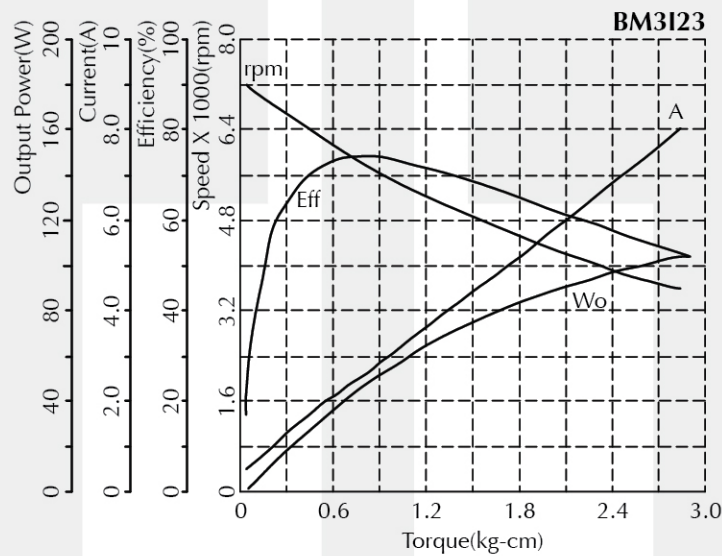

Brushless Motor - BM3123 Series

Voltage : 24 - 48V DC/60 – 220V AC
 Rated Speed : 5,000rpm
 Rated Output Power: 70W
 Insulation Class : B
 Motor Diameter : Ø66.7mm[2.63inch]
 Typical Application : Fan, Ventilator, Air Conditioner, Air Purifier

Performance Curve

Dimension (mm[inch])

Performance (testing under room temperature)

Model	Dim A mm[inch]	Dim S mm[inch]	Rated Voltage (V DC)	Rated Speed (rpm)	Rated Current (A)	Rated Output Power (W)
BM312313-001	48.7[1.92]	6.0[0.24]	60 AC	18,000	3.0	100
BM312315-001	41.1[1.62]	6.0[0.24]	10	6,000	8.0	48
BM312325-001	50.34[1.98]	8.0[0.31]	24	5,000	4	70