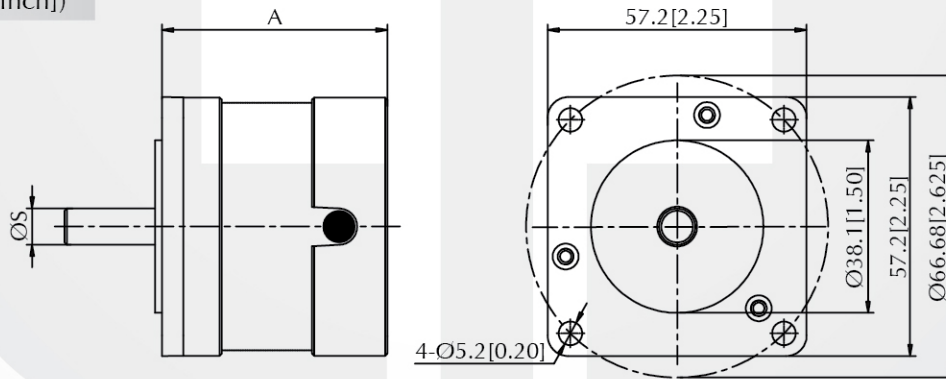

Brushless Motor - BM3123 Series

Voltage : 24 - 48V DC/60 – 220V AC
 Rated Speed : 5,000rpm
 Rated Output Power: 70W
 Insulation Class : B
 Motor Diameter : Ø66.7mm[2.63inch]
 Typical Application : Fan, Ventilator, Air Conditioner, Air Purifier

Performance Curve

Dimension (mm[inch])

Performance (testing under room temperature)

Model	Dim A mm[inch]	Dim S mm[inch]	Rated Voltage (V DC)	Rated Speed (rpm)	Rated Current (A)	Rated Output Power (W)
BM312313-001	48.7[1.92]	6.0[0.24]	60 AC	18,000	3.0	100
BM312315-001	41.1[1.62]	6.0[0.24]	10	6,000	8.0	48
BM312325-001	50.34[1.98]	8.0[0.31]	24	5,000	4	70